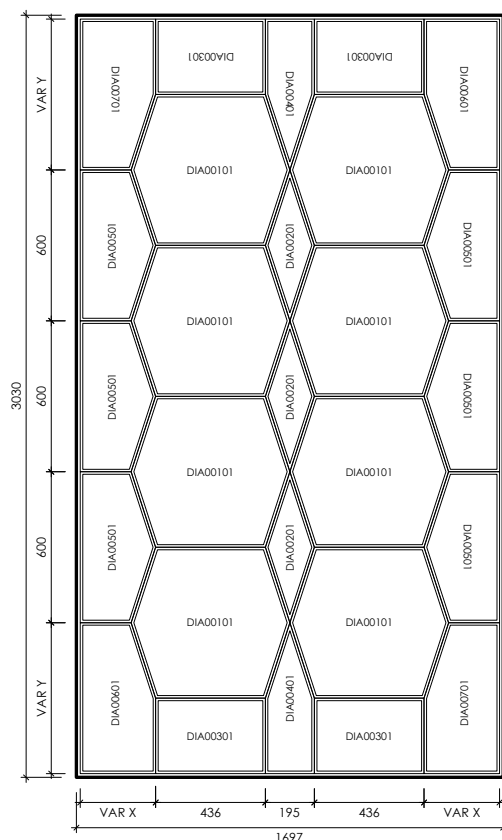

Column 2
Row 5

Column 3
Row 5

Column 2
Row 4

Column 3
Row 4

Rev. date

- A
- B
- C
- D
- E
- F

Project

Aldowa Webshop

Drawn by AB

Status

Example

Drawing no.

....OVZ001

Rev.